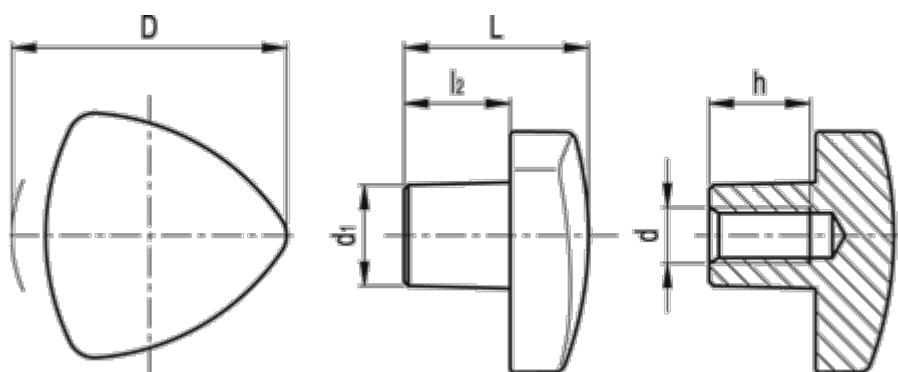

Data Sheet

Article number: 20063493

Description: E+G Lock knob GN 5339.5-32-M5-E-PL
St. steel

Measures

D	= 32
d	= M5
d1	= 12
h	= 10
L	= 21
l2	= 12
Weight (g)	= 60